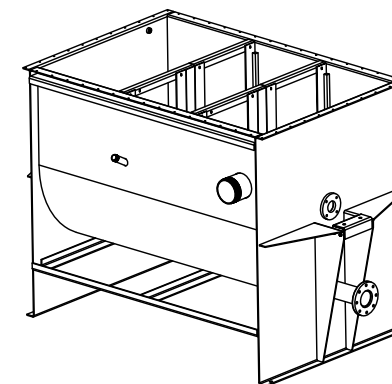

MID WEAR LINER
OMMITED ON DV-09 & 022

SECTION A-A

SECTION B-B

CUSTOMER:
DESCRIPTION: SLAKER INTERNAL PARTS
LOCATOR BAFFLE & WEAR LINER

IKD 12711 TOWNEPARK WAY
LOUISVILLE, KY 40219-1804 USA
TELEPHONE (502) 969-3535
FAX (502) 969-9028

DWG. BY: NEG DATE: 12-20-2009
CHK. BY: -
APPROVED BY: -
SCALE: DWG.# DV-5030012
SHT. # OF:

REV. NO	DATE	BY	APPV.	DESCRIPTION

TOLERANCES UNLESS OTHERWISE NOTED			
WHOLE NUMBER DIM.	1/16"	ANGULAR DIM.	1/2-
FRACTIONAL DIM.	1/16"	DECIMAL DIM. (.XX)	.010
		DECIMAL DIM. (.XXX)	.005