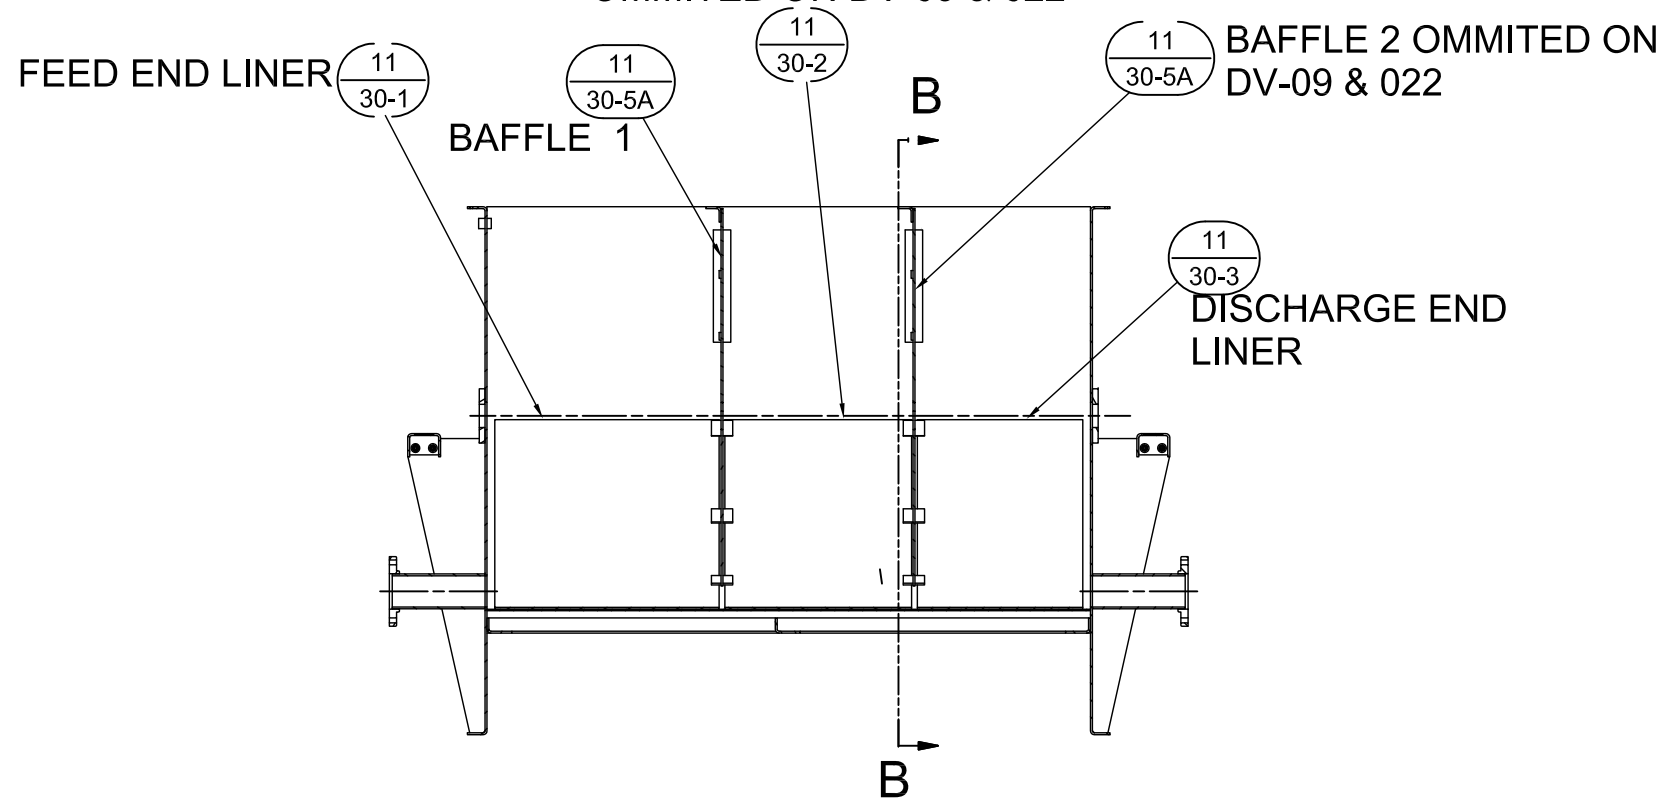

MID WEAR LINER
OMMITED ON DV-09 & 022

SECTION A-A

SECTION B-B

CUSTOMER:
DESCRIPTION: SLAKER INTERNAL PARTS
LOCATOR BAFFLE & WEAR LINER

IKD 12711 TOWNEPARK WAY
LOUISVILLE, KY 40219-1804 USA
TELEPHONE (502) 969-3535
FAX (502) 969-9028

DWG. BY: NEG DATE: 12-20-2009
CHK. BY: -
APPROVED BY: -
SCALE: DWG.# DV-5030012
SHT. # OF:

REV. NO	DATE	BY	APPV.	DESCRIPTION

TOLERANCES UNLESS OTHERWISE NOTED			
WHOLE NUMBER DIM.	1/16"	ANGULAR DIM.	1/2-
FRACTIONAL DIM.	1/16"	DECIMAL DIM. (.XX)	.010
		DECIMAL DIM. (.XXX)	.005