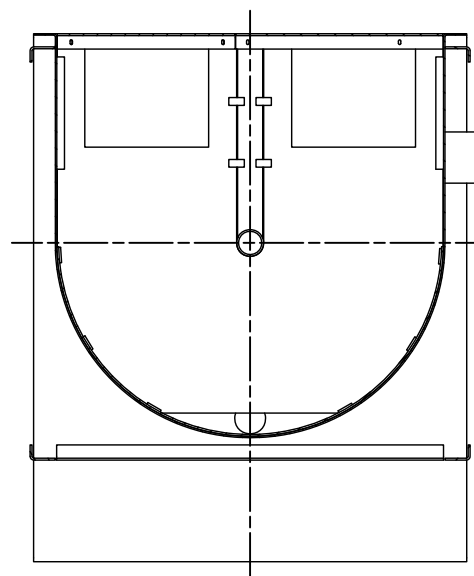

MID WEAR LINER
OMMITED ON DV-09 & 022

SECTION A-A

SECTION B-B

CUSTOMER:
DESCRIPTION: SLAKER INTERNAL PARTS
LOCATOR BAFFLE & WEAR LINER

IKD 12711 TOWNEPARK WAY
LOUISVILLE, KY 40219-1804 USA
TELEPHONE (502) 969-3535
FAX (502) 969-9028

DWG. BY: NEG DATE: 12-20-2009
CHK. BY: -
APPROVED BY: -
SCALE: DWG.# DV-5030012
SHT. # OF:

REV. NO	DATE	BY	APPV.	DESCRIPTION

TOLERANCES UNLESS OTHERWISE NOTED			
WHOLE NUMBER DIM.	1/16"	ANGULAR DIM.	1/2-
FRACTIONAL DIM.	1/16"	DECIMAL DIM. (.XX)	.010
		DECIMAL DIM. (.XXX)	.005